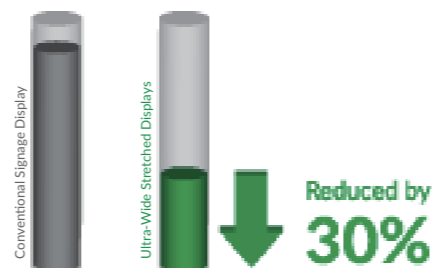

Consumo de energía muy bajo

La tecnología de retroiluminación LED proporciona un brillo y contraste mejorados. Su vida útil se ha mejorado a más de 70,000 horas y el consumo de energía se ha reducido en alrededor del 30%.